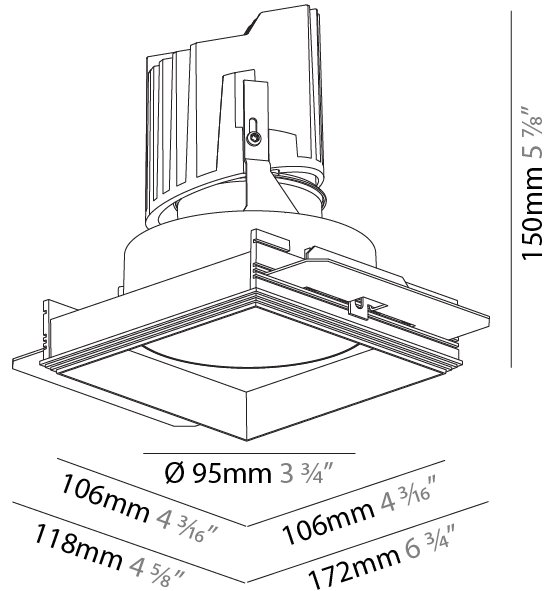

Fixture Finish: SSR / BKV / CWI / CRY / HAB / UFT / ITA / RUA / FTG / MYG / LOD / PUS / FRO / FUP / KIA / POP / BLS / SPG / MEY / GOH / GUM / CHC / COM / ABZ / JAG / OBR / MOS / ROR

Fixture Material: Aluminum Die Cast
Cut-out Measurements: 120mm / 4 3/4" x 120mm / 4 3/4"
Upon Request: Unique Ceiling Thickness

ELECTRICAL

Lamp Type: LED (Zhaga Standard)
Input Wattage (W): 16.5
Total Output Wattage (W): 14.7
Dimming: Dali Dimming
Driver Included: No
Driver Location: Recessed Housing
Driver Type: Constant Current - 120Vac
Driver Class: Class 2
Housing: See Components
Input Voltage (V): 120
Constant Current (MA): 350

LED

Number of LEDs: 1
Color Temperature (°K): Warm Dim
Max. Delivered Lumen (lm): 770
Nominal Lumen (lm): 1140
CRI: >90 CRI
Lamp Life (hrs): 50000
Upon Request: RGB-W Tunable White Special Color Temperature Special LED

OPTICAL

Reflector: 20 / 40 / 60
Upon Request: Special Beam Angles

RATINGS AND CERTIFICATIONS

Zaneen Group, Inc. 1600 988 3382, F 416-247-9319, www.zaneen.com

Certified By: Certified for North American Standards end of the existing Model #. For assistance on 'custom' specifications, contact zteam@zaneen.com.

In a constant effort to supply the best product, we reserve the right to change specifications or materials without notice. The most recent specification sheets are found at zaneen.com

Rating: IP20

PROJECT
TYPE
SPECIFIER
QUANTITY
DATE