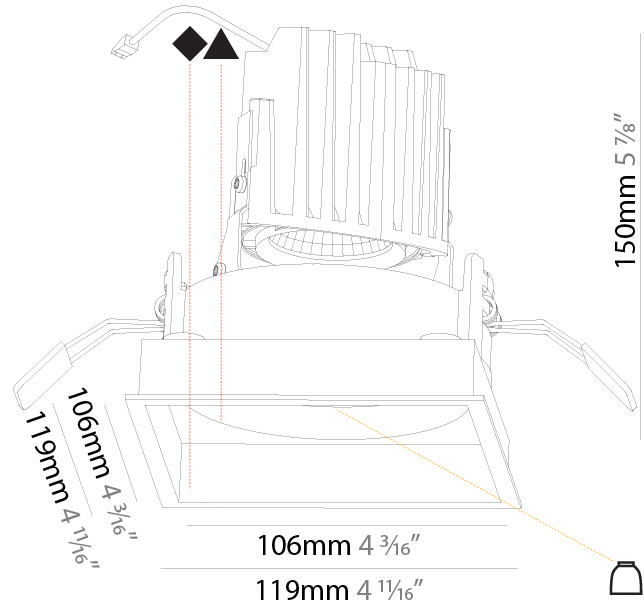

GENERAL

Series: Bioniq
Subseries: Bioniq Square Deep
Brand: Prolicht
Division: Architectural
Mounting Type: Recessed
Mounting Location: Ceiling
Subcategory: Downlight

PHYSICAL

Shape: Square
Length (mm): 119
Length (in): 4 11/16
Width (mm): 119
Width (in): 4 11/16
Depth (mm): 150
Depth (in): 5 7/8
Ceiling Thickness (mm): 10 / 12.5 / 15
Ceiling Thickness (in): 3/8 or 1/2 or 9/16
Min. Recessing Depth (mm): 170
Min. Recessing Depth (in): 6 11/16
Light Distribution: Downlight
Weight (kg): 0.626
Weight (lbs): 1.38
Fixture Finish: SSR / BKV / CWI / CRY / HAB / UFT / ITA / RUA / FTG / MYG / LOD / PUS / FRO / FUP / KIA / POP / BLS / SPG / MEY / GOH / GUM / CHC / COM / ABZ / JAG / OBR / MOS / ROR
Fixture Material: Aluminum Die Cast
Cut-out Measurements: 114mm / 4 1/2" x 114mm / 4 1/2"

ELECTRICAL

Lamp Type: LED (Zhaga Standard)
Input Wattage (W): 16.5
Total Output Wattage (W): 14
Dimming: Tri-Mode (Non-Dimming and Phase Dimming (120Vac only) and 0-10V Dimming)
Driver Included: No
Driver Location: Recessed Housing
Driver Type: Constant Current - Universal
Driver Class: Class 2
Input Voltage (V): 120 - 277
Constant Current (MA): 500

LED

Number of LEDs: 1
Color Temperature (°K): 2700 / 3000 / 3500 / 4000
Max. Delivered Lumen (lm): 940 / 980 / 1029 / 1050
Nominal Lumen (lm): 1386 / 1438 / 1511 / 1542
CRI: >90 CRI

OPTICAL

Reflector: 20 / 40 / 60

RATINGS AND CERTIFICATIONS

Certified By: Certified for North American Standards
IP rating: IP20