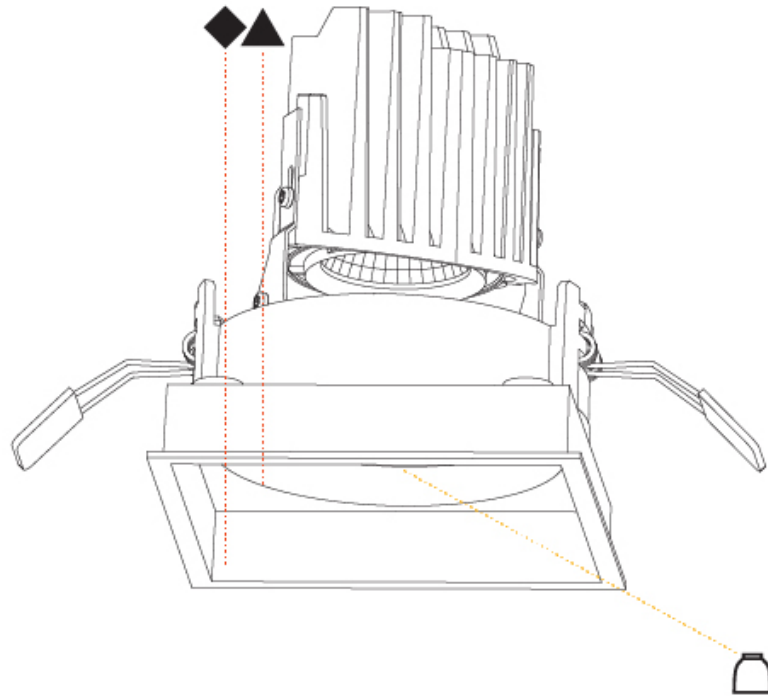

BIONIQ SQUARE DEEP RECESSED

A35552-

PROJECT	_____
TYPE	_____
SPECIFIER	_____
QUANTITY	_____
DATE	_____

A