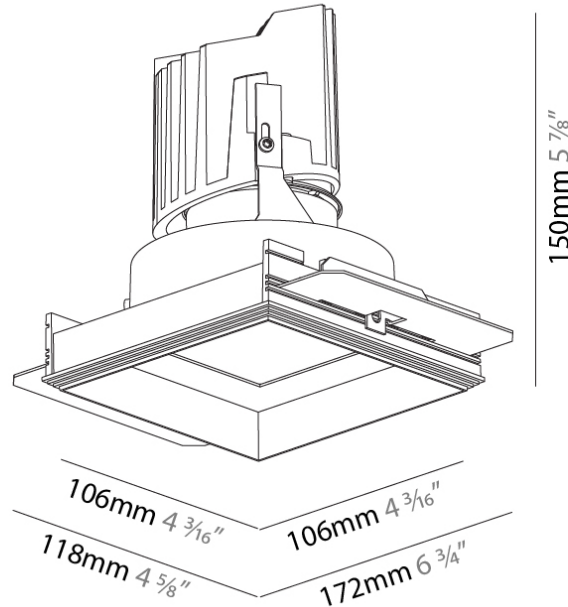

PHYSICAL

Shape: Square
Length (mm): 106
Length (in): 4 ³/₁₆
Width (mm): 106
Width (in): 4 ³/₁₆
Height (mm): 150
Height (in): 5 ⁷/₈
Ceiling Thickness (mm): 10 / 12.5 / 15 / 25
Ceiling Thickness (in): 3/8 or 1/2 or 9/16 or 1
Min. Recessing Depth (mm): 170
Min. Recessing Depth (in): 6 ¹¹/₁₆
Light Distribution: Downlight
Weight (kg): 0.717
Weight (lbs): 1.58
Fixture Finish: SSR / BKV / CWI / CRY / HAB / UFT / ITA / RUA / FTG / MYG / LOD / PUS / FRO / FUP / KIA / POP / BLS / SPG / MEY / GOH / GUM / CHC / COM / ABZ / JAG / OBR / MOS / ROR
Fixture Material: Aluminum Die Cast
Cut-out Measurements: 120mm / 4 3/4" x 120mm / 4 3/4"
Upon Request: Unique Ceiling Thickness

ELECTRICAL

Lamp Type: LED (Zhaga Standard)
Input Wattage (W): 15.5
Total Output Wattage (W): 14.5
Dimming: Tri-Mode (Non-Dimming and Phase Dimming (120Vac only) and 0-10V Dimming)
Driver Included: No
Driver Location: Recessed Housing
Driver Type: Constant Current - Universal
Driver Class: Class 2
Housing: See components
Input Voltage (V): 120 - 277
Constant Current (MA): 500

LED

Number of LEDs: 1
Color Temperature (°K): 2700 / 3000 / 3500 / 4000
Max. Delivered Lumen (lm): 940 / 980 / 1029 / 1050
Nominal Lumen (lm): 1386 / 1438 / 1511 / 1542
CRI: >90 CRI
Efficiency (%): 87.9 / 88.4 / 87.9
Lamp Life (hrs): 50000
Upon Request: RGB-W Tunable White Special Color Temperature Special LED

OPTICAL

Reflector: 20 / 40 / 60
Upon Request: Special Beam Angles

RATINGS AND CERTIFICATIONS