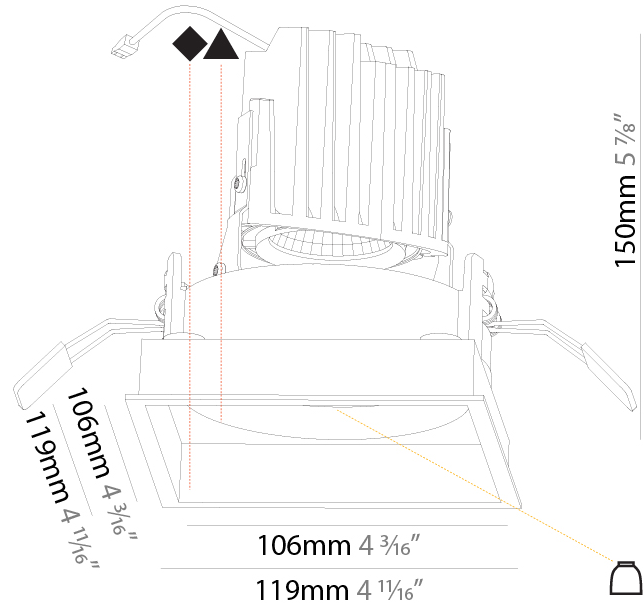

GENERAL

Series: Bioniq
Subseries: Bioniq Square Deep
Brand: Prolicht
Division: Architectural
Mounting Type: Recessed
Mounting Location: Ceiling
Subcategory: Downlight

PHYSICAL

Shape: Square
Length (mm): 119
Length (in): 4 11/16
Width (mm): 119
Width (in): 4 11/16
Depth (mm): 150
Depth (in): 5 7/8
Ceiling Thickness (mm): 10 / 12.5 / 15
Ceiling Thickness (in): 3/8 or 1/2 or 9/16
Min. Recessing Depth (mm): 170
Min. Recessing Depth (in): 6 11/16
Light Distribution: Downlight
Weight (kg): 0.592
Weight (lbs): 1.31
Fixture Finish: SSR / BKV / CWI / CRY / HAB / UFT / ITA / RUA / FTG / MYG / LOD / PUS / FRO / FUP / KIA / POP / BLS / SPG / MEY / GOH / GUM / CHC / COM / ABZ / JAG / OBR / MOS / ROR
Fixture Material: Aluminum Die Cast
Cut-out Measurements: 114mm / 4 1/2" x 114mm / 4 1/2"

ELECTRICAL

Lamp Type: LED (Zhaga Standard)
Total Output Wattage (W): 15
Dimming: Dali Dimming
Driver Included: No
Driver Location: Recessed Housing
Driver Type: Constant Current 120Vac
Housing: See components
Input Voltage (V): 120
Constant Current (MA): 350

LED

Number of LEDs: 1
Color Temperature (°K): Warm Dim
Max. Delivered Lumen (lm): 760
Nominal Lumen (lm): 1140
CRI: >90 CRI
Lamp Life (hrs): 50000

OPTICAL

Reflector°: 20 / 40 / 60
Adjustability: Rotational 355°; Tilt 30°

RATINGS AND CERTIFICATIONS

Certified By: Certified for North American Standards
IP rating: IP20