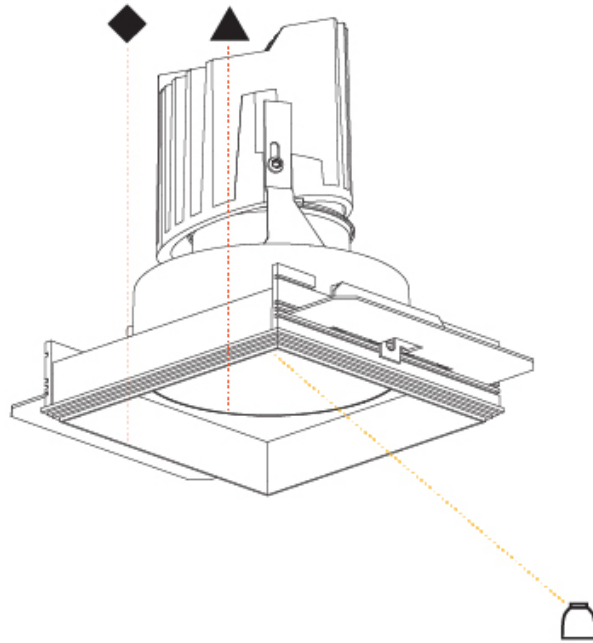

BIONIQ SQUARE DEEP TRIMLESS

A35532-

PROJECT

TYPE

SPECIFIER

QUANTITY

DATE