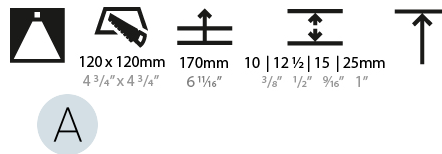

Fixture Finish: SSR / BKV / CWI / CRY / HAB / UFT / ITA / RUA / FTG / MYG / LOD / PUS / FRO / FUP / KIA / POP / BLS / SPG / MEY / GOH / GUM / CHC / COM / ABZ / JAG / OBR / MOS / ROR

Fixture Material: Aluminum Die Cast
Cut-out Measurements: 120mm / 4 3/4" x 120mm / 4 3/4"
Upon Request: Unique Ceiling Thickness

ELECTRICAL

Lamp Type: LED (Zhaga Standard)
Input Wattage (W): 16.5
Total Output Wattage (W): 14.7
Dimming: Dali Dimming
Driver Included: No
Driver Location: Recessed Housing
Driver Type: Constant Current - 120Vac
Driver Class: Class 2
Housing: See Components
Input Voltage (V): 120
Constant Current (MA): 350

LED

Number of LEDs: 1
Color Temperature (°K): Warm Dim
Max. Delivered Lumen (lm): 770
Nominal Lumen (lm): 1140
CRI: >90 CRI
Lamp Life (hrs): 50000
Upon Request: RGB-W Tunable White Special Color Temperature Special LED

OPTICAL

Reflector: 20 / 40 / 60
Upon Request: Special Beam Angles

RATINGS AND CERTIFICATIONS

Zaneen Group, Inc. 1600 988 3382, F 416-247-9319, www.zaneen.com

Certified By: Certified for North American Standards end of the existing Model #. For assistance on 'custom' specifications, contact zteam@zaneen.com.

In a constant effort to supply the best product, we reserve the right to change specifications or materials without notice. The most recent specification sheets are found at zaneen.com

Rating: IP20

PROJECT
TYPE
SPECIFIER
QUANTITY
DATE